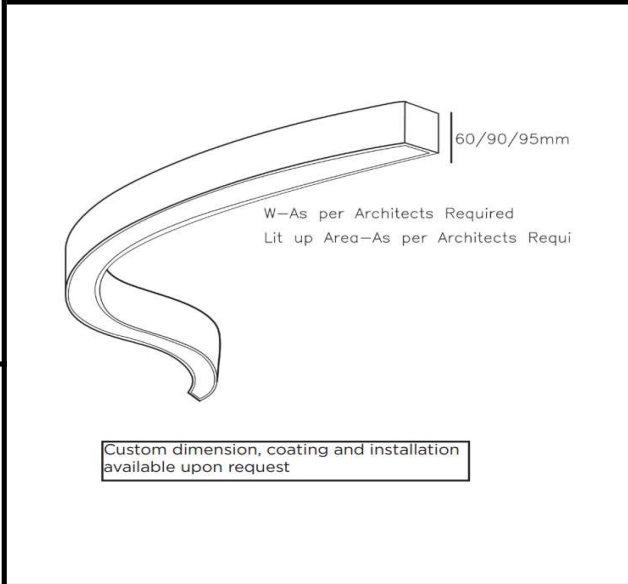

Dimension diagram

Remarks:-

Address: Plot #7 Saroorpur-Nangla Industrial Area,Ballabgharh-Sohna Road,Faridabad-121005
Email: info@sovitron.com